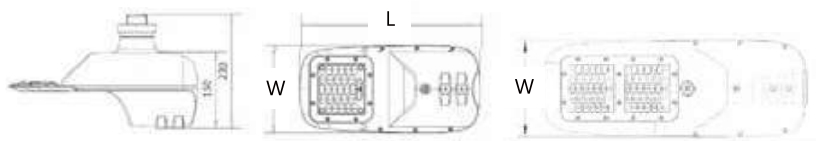

Construction & Finishing

- Die Cast aluminum housing with corrosion resistant polyester powder paint, Standard colors: Gray
- RAL & custom colors available.

Photometric

H1

- Type II Distribution

Specification

Dimension

Models	W×L×H(mm)
1 module	180 x 380 x 260
2 module	200 x 570 x 260